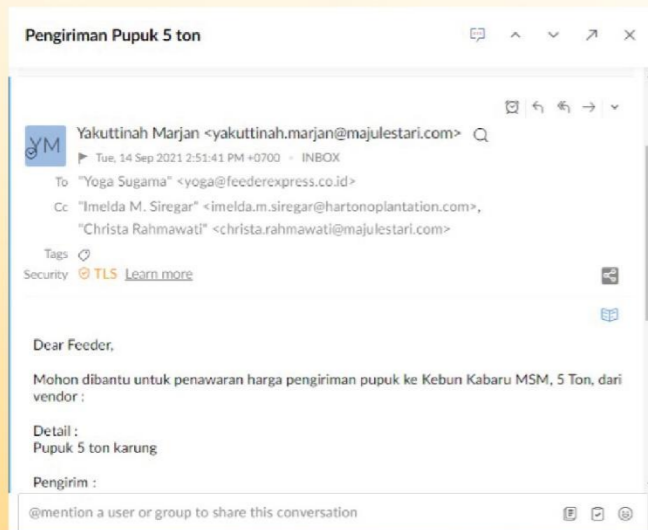

SHIPMENT EVIDENCE